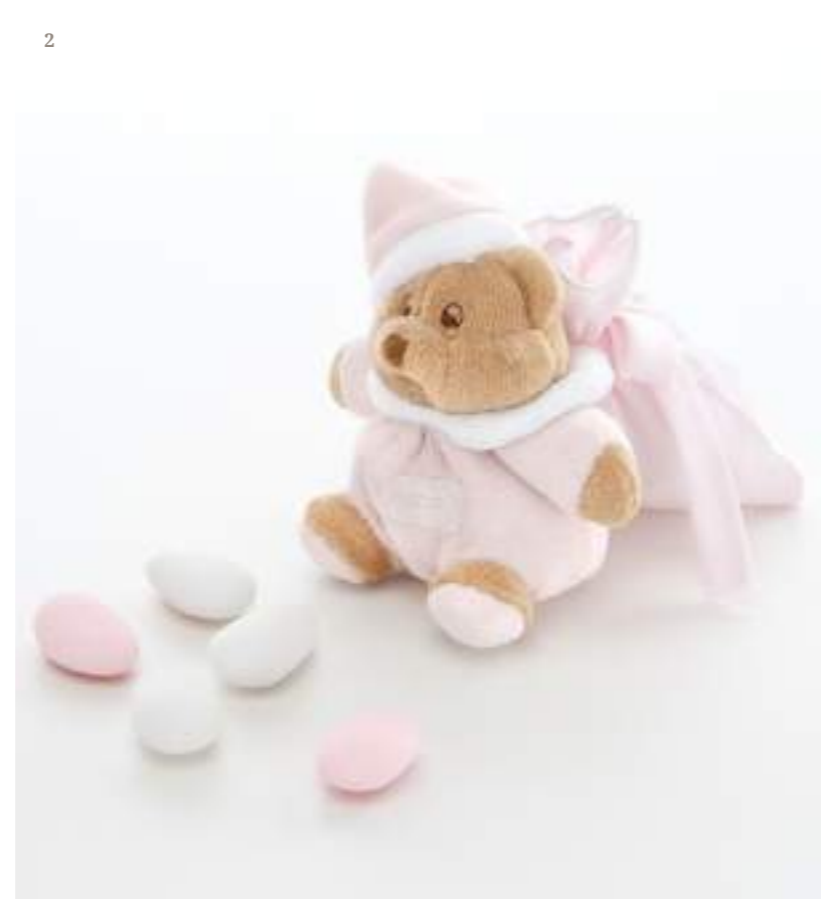

Dettagli unici

Unique details